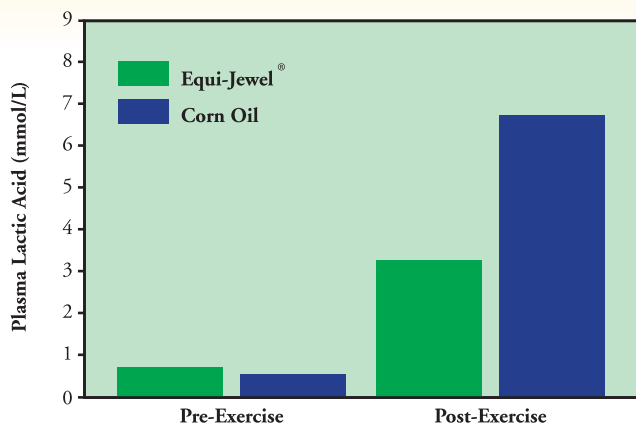

When rice bran was substituted for corn oil in rations, horses had lower heart rates and subsequent shorter recovery periods. In essence, horses fed Equi-Jewel will have greater stamina and endurance than horses fed corn oil.

Equi-Jewel's added fat benefits horses of all ages and stages

Equi-Jewel is beneficial for horses young and old. Youngsters maintained on high-fat, low-starch diets grow into sounder horses. The delicate systems of older horses utilize this highly digestible source of energy more efficiently and exhibit a decreased risk of metabolic disease. Broodmares and stallions benefit from the extra energy to maintain condition during pregnancy, lactation and breeding. Mares in positive energy balance (maintaining or gaining weight) conceive more readily than those in negative energy balance (losing weight).

Equi-Jewel contains minimal starch and is a very safe source of calories for all horses. It can be used to replace larger volumes of starchy concentrate, therefore decreasing meal size. Feeding smaller meals lessens the risk of grain overload, which in turn reduces the incidence of feed-related colic and laminitis.

Horses need a certain amount of fat in their diet so they can utilize the fat-soluble vitamins A, D, E and K. The absorption of these vitamins is vital to overall wellness and optimal performance. Additional dietary fat ensures proper vitamin absorption.

A positive effect of fat metabolism is that fat burns at a slow, steady rate, reducing glucose and insulin spikes. This is beneficial for horses diagnosed with laminitis, insulin resistance, and other metabolic disorders. Such horses are often prescribed diets high in fat.

Equi-Jewel is available in an easy-to-feed, tasty pellet that even finicky eaters rarely turn down. For top performance, choose Equi-Jewel.

**Kentucky
Performance
Products** LLC

P.O. Box 1013
Versailles, KY 40383
800-772-1988
KPPusa.com