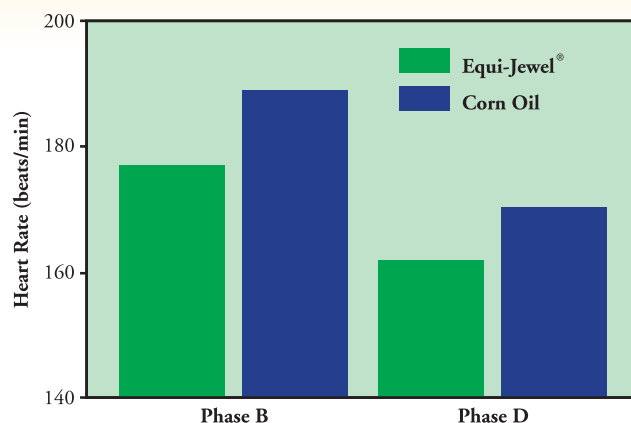

When rice bran was substituted for corn oil in rations, horses had lower heart rates and subsequent shorter recovery periods. In essence, horses fed Equi-Jewel will have greater stamina and endurance than horses fed corn oil.

Equi-Jewel's added fat benefits horses of all ages and stages

Equi-Jewel is beneficial for horses young and old. Youngsters maintained on high-fat, low-starch diets grow into sounder horses. The delicate systems of older horses utilize this highly digestible source of energy more efficiently and exhibit a decreased risk of metabolic disease. Broodmares and stallions benefit from the extra energy to maintain condition during pregnancy, lactation and breeding. Mares in positive energy balance (maintaining or gaining weight) conceive more readily than those in negative energy balance (losing weight).

Equi-Jewel contains minimal starch and is a very safe source of calories for all horses. It can be used to replace larger volumes of starchy concentrate, therefore decreasing meal size. Feeding smaller meals lessens the risk of grain overload, which in turn reduces the incidence of feed-related colic and laminitis.

Horses need a certain amount of fat in their diet so they can utilize the fat-soluble vitamins A, D, E and K. The absorption of these vitamins is vital to overall wellness and optimal performance. Additional dietary fat ensures proper vitamin absorption.

A positive effect of fat metabolism is that fat burns at a slow, steady rate, reducing glucose and insulin spikes. This is beneficial for horses diagnosed with laminitis, insulin resistance, and other metabolic disorders. Such horses are often prescribed diets high in fat.

Equi-Jewel is available in an easy-to-feed, tasty pellet that even finicky eaters rarely turn down. For top performance, choose Equi-Jewel.

**Kentucky
Performance
Products** LLC

P.O. Box 1013
Versailles, KY 40383
800-772-1988
KPPusa.com