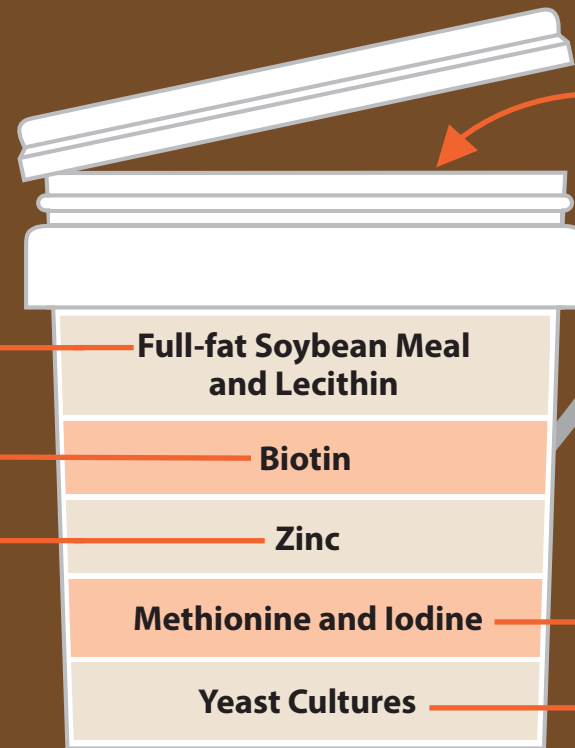

Full-fat soybean meal and lecithin

- Full-fat soybeans are abundant in amino acids, the building blocks of protein.
- Full-fat soybeans contain the highest quality protein and the greatest amount of lysine of any protein from a plant source.
- Both soybeans and lecithin contain fatty acids, which help maintain elastic skin, slick, glossy coats and contribute to hoof health by creating a barrier that repels excessive moisture.

Biotin

- Biotin is a water-soluble B vitamin that is essential for the maintenance of connective tissue found in skin, hooves, and hair.
- Research studies have proven that at least 20 mg per day of biotin is needed to strengthen hooves and promote the growth of healthy hoof walls.

Zinc

- Zinc is vital for protein metabolism. Because hooves and hair are predominantly composed of protein, zinc is integral to hoof and hair strength.
- Zinc is also critical for proper immune function.
- Ker-A-Form contains zinc proteinate, the form of zinc most easily digested by horses.

KER-A-FORM™

What's inside the bucket?

Methionine and iodine

- Methionine is an amino acid necessary for proper hoof growth.
- Hoof-building processes depend largely on methionine to bind keratin fibers in the hoof.
- Iodine controls the production of thyroid hormones, which are necessary for optimal health of hair and hooves.