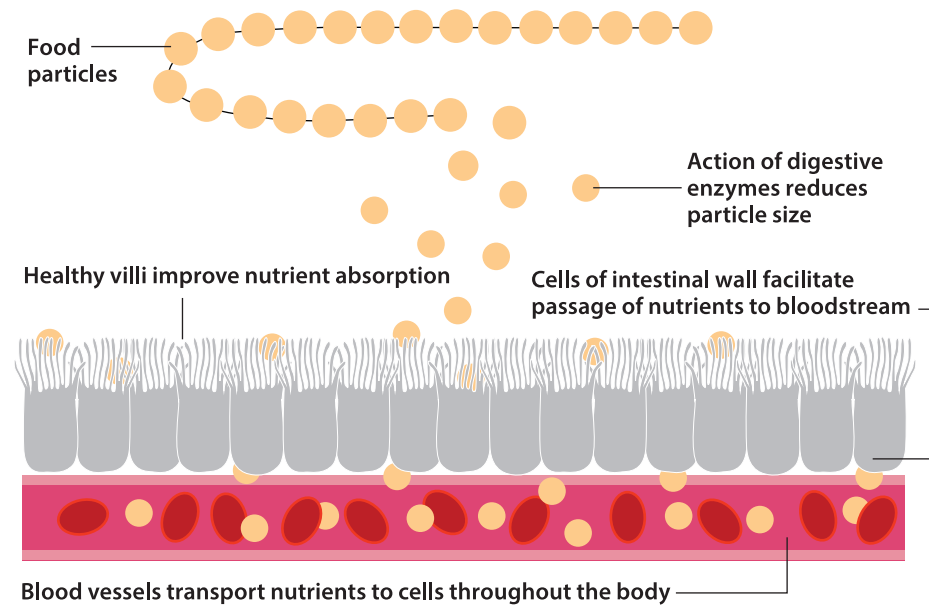

Don't let poor digestive tract health sideline your horse.

Horses with a healthy GI tract digest their feed more effectively so they absorb additional nutrients. They are less likely to suffer from digestive imbalances resulting in colic, diarrhea and ulcers.

Providing horses with ample opportunity to graze or offering free-choice hay is one of the best ways to keep their digestive tract healthy.

An unhealthy digestive tract can lead to subtle changes such as sour attitude, poor coat quality, and weight loss.

Absorption of food in digestive tract

● Food particles ● Bad bacteria ● Good bacteria

Blood vessels transport nutrients to cells throughout the body

Neigh-Lox[®] Advanced

Neigh-Lox Advanced provides a scientifically advanced blend of ingredients that work synergistically to maintain your horse's digestive tract in peak condition.

Fed daily, Neigh-Lox[®] Advanced supports a healthy equine GI tract, which reduces the incidence of:

- Colonic irritation and ulcers
- Colic and laminitis related to hindgut acidosis
- Diarrhea
- Gastric ulcers
- Low immunity
- Oxidative stress and cell membrane damage