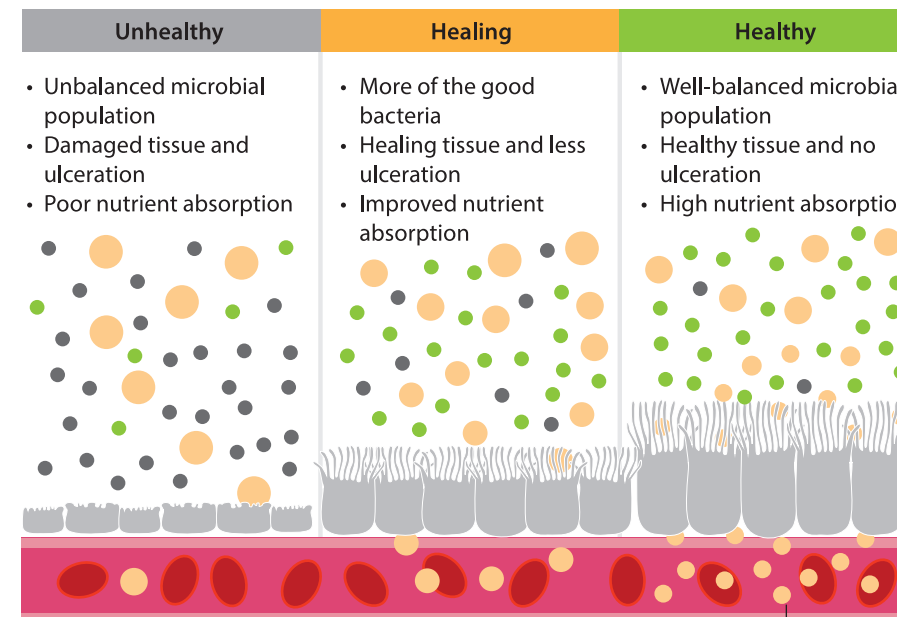

Horses with certain dispositions

- High-strung/excitable
- Timid and easily stressed
- Overly aggressive
- Quiet worrier
- Herd-bound

Horses with a past history

- Prone to sour attitude and indigestion
- Treated for gastric or colonic ulcers in the past
- Recent or ongoing treatment with NSAIDs and/or antibiotics

Limited grazing, inadequate amounts of fiber, larger grain meals, and frequent routine changes can irritate gastrointestinal tissues and disrupt the sensitive microbial populations that are so important to your horse's digestive health.

Absorption of food in digestive tract

● Food particles ● Bad bacteria ● Good bacteria

Blood vessels transport nutrients to cells throughout the body

Neigh-Lox[®] Advanced

Neigh-Lox Advanced provides a scientifically advanced blend of ingredients that work synergistically to maintain your horse's digestive tract in peak condition.